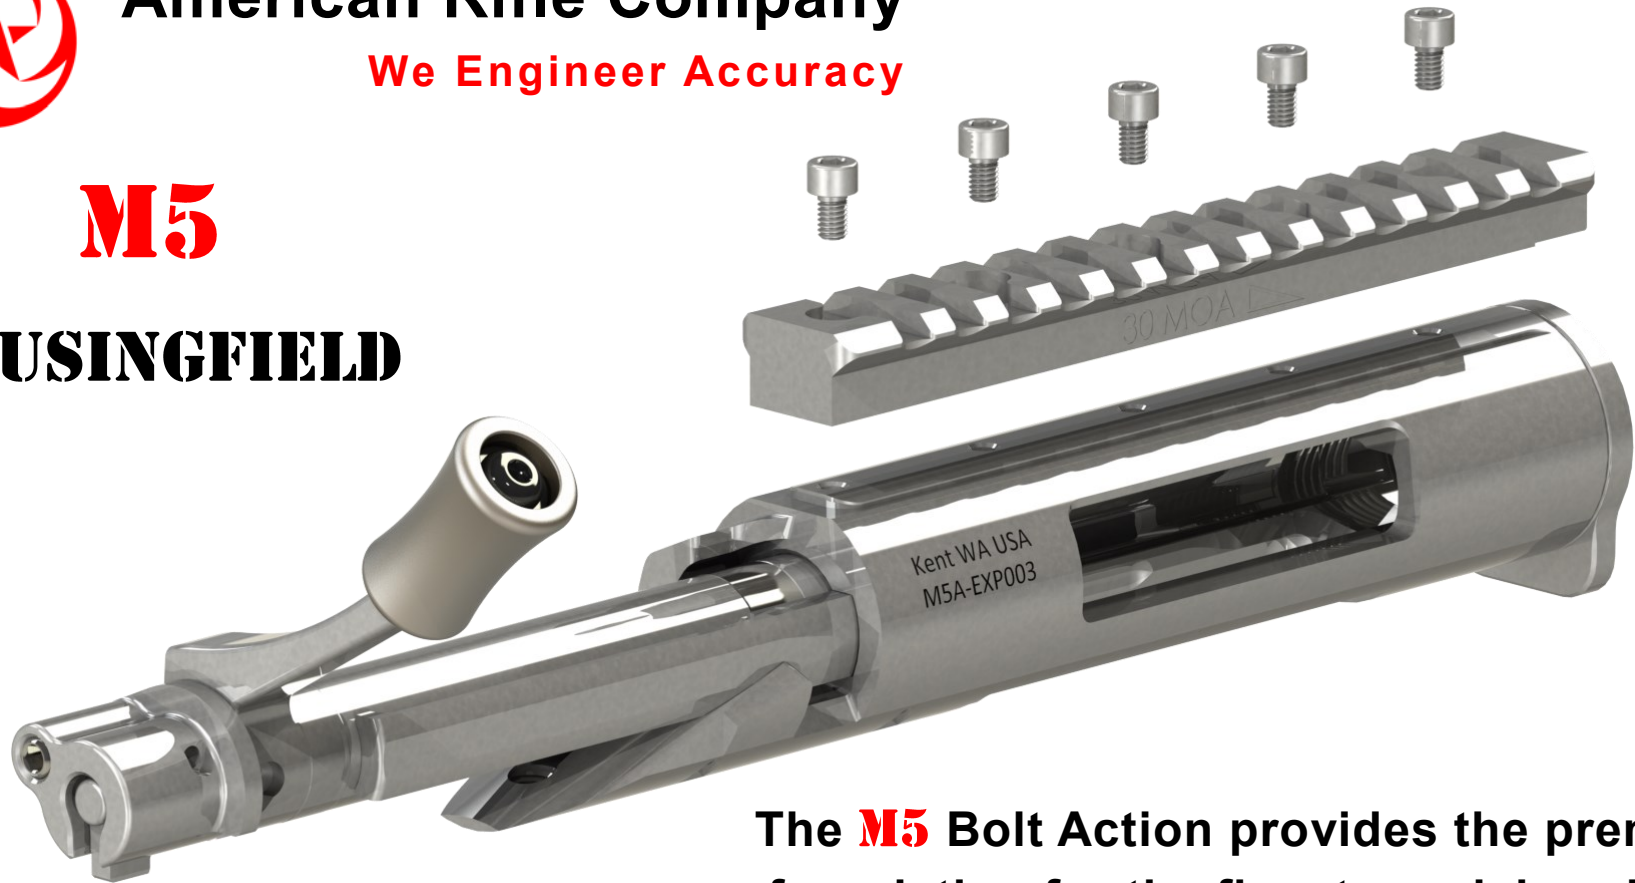

American Rifle Company

We Engineer Accuracy

M5

MAUSINGFIELD

The M5 Bolt Action provides the premium foundation for the finest precision rifles.

-
- Patent pending engineered bolt lugs do not require lapping
 - Rotatable and interchangeable bolt knob
 - Mauser 98 extractor
 - '03 Springfield ejector
 - ARC proprietary keyed rail interface prevents rail slippage
 - Integral recoil lug
 - Compatible with Rem 700 accessories
 - Compatible with Accuracy International CS magazine
 - Aerospace grade materials used throughout
 - Proudly engineered and machined in the USA